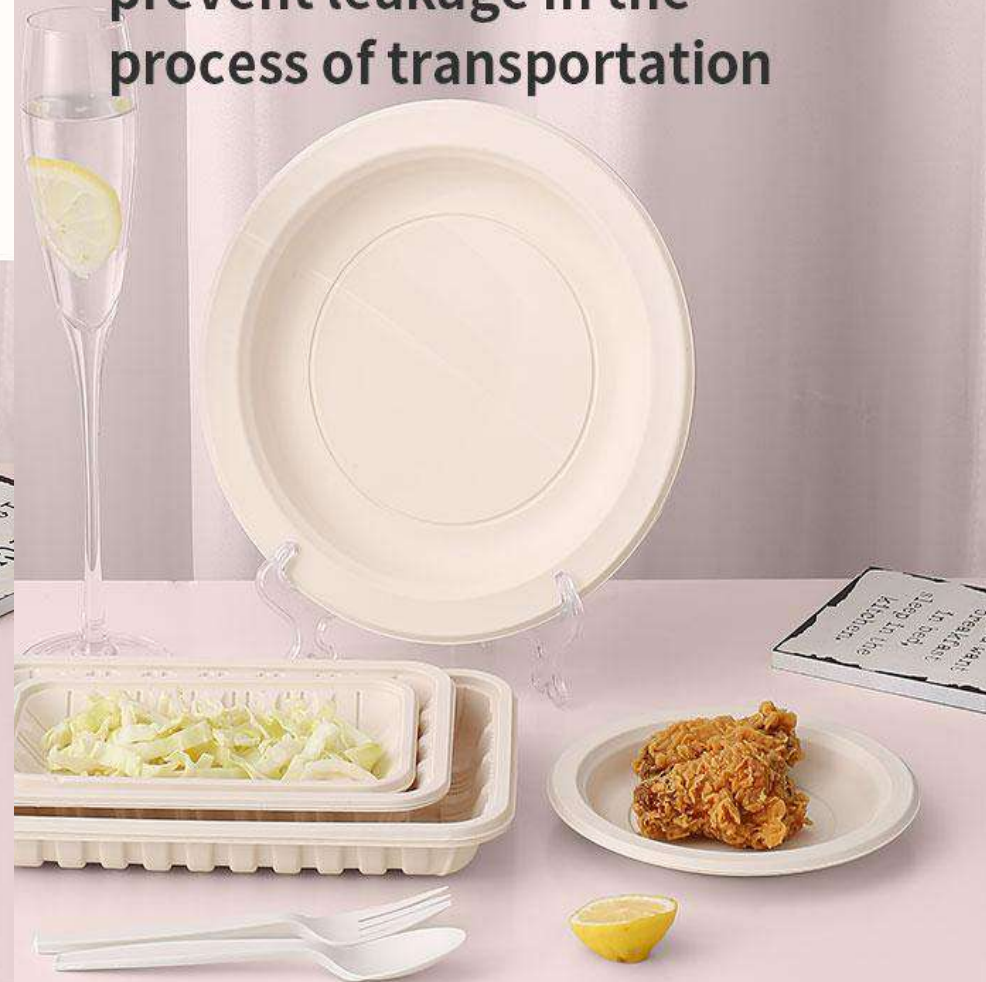

MDS06-06
Biodegradable6OZ Bowl

Drinkware Bowl

Various specifications

There will always be one that meets your needs

Support customization

Healthy and delicious

Sealed preservation to prevent leakage in the process of transportation