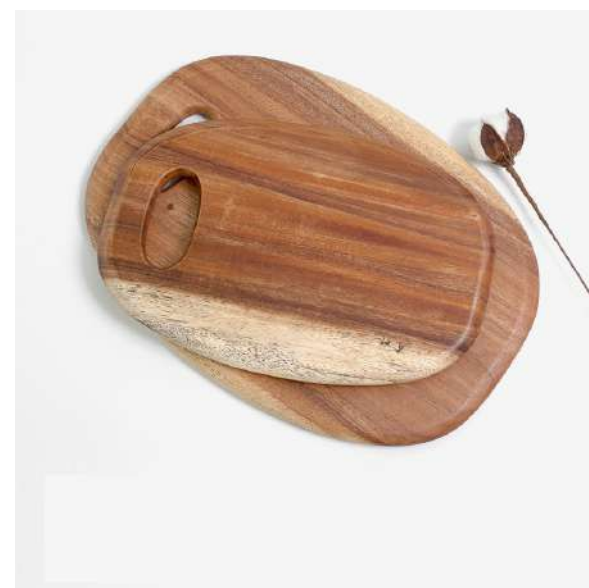

# Plate, Tray & Cutting board

**Item:cutting board**  
Size:36\*25cm/40\*28cm

**Item:compartment plate**  
Size:30\*15m(support customization only)

**Item:tray**  
Size:33\*27\*2cm  
W:600g

**Item:rectangular trays**  
Size:33\*17\*2cm/30\*15\*2cm  
W:350g/300g

**Item:Wood plates**  
Size:25\*17\*1.5cm/16.5\*16.5\*1.5cm  
W:260g/280g

**Item:bread pizza board**  
Size:30.5\*20\*2cm/36.5\*26.5\*2cm  
W:510g/610g

**Item:round/rectangular trays**  
Size:18.5\*12.5\*2cm/25\*18\*2cm/32\*12.5\*2cm/30\*20\*2cm/35\*24\*2cm/33\*27\*2cm/10.5\*2cm/12.5\*2cm/15\*2cm/18\*2cm/20\*2cm/24\*2cm/27\*2cm