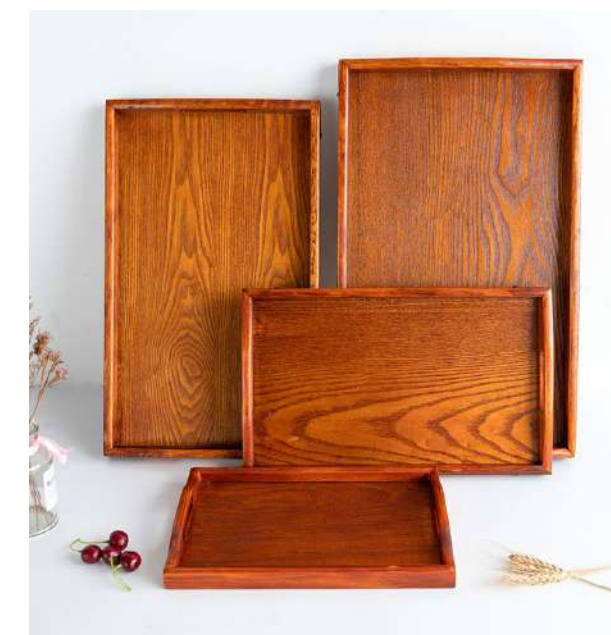

**Item:large round trays**  
 Size:50\*5cm  
 W:1060g

**Item:tray with handle**  
 Size:50\*30cm/45\*27cm/38\*23cm

**Item:rectangular trays**  
 Size:30\*20\*2.5cm  
 W:300g

**Item:round trays**  
 Size:21\*2cm/24\*2cm/27\*2cm/30\*2cm/33\*2cm/37.5\*2cm

**Item:black round tray**  
 Size:21\*2cm/24\*2cm/27\*2cm/30\*2cm/33\*2cm/37.5\*2cm  
 W:250g/260g/290g/350g/420g/550g

**Item:Extra-large handle tray**  
 Size:60\*40\*6.5cm

**Item:Inclined tray**  
 Size:40.5\*31\*2.5cm  
 W:655g

**Item:teal handheld tray**  
 Size:38\*23cm/50\*30cm/30\*20cm/45\*27cm