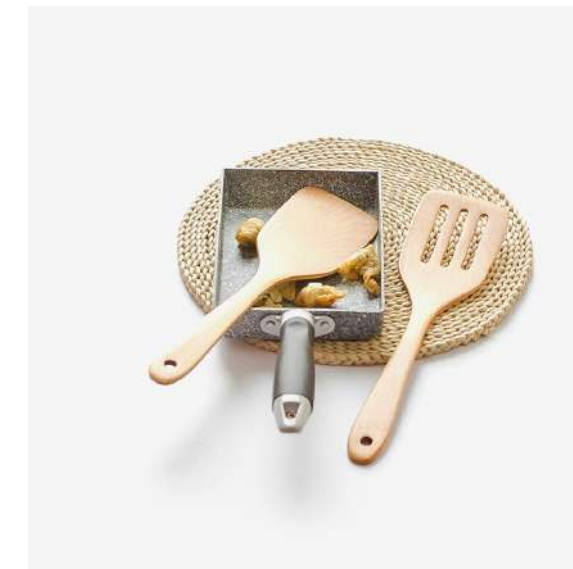

**Item:tea tray**  
Size:36\*27\*3cm/25\*15\*3cm/30\*20\*3cm

**Item:bowls**  
Size:11.5\*5.5cm

**Item:long handle bowls**  
Size:29\*18\*4.8cm/26\*15.5\*4.5cm  
W:500g/430g

# Beech wood products

**Item:cutting board**  
Size:46.5\*16.5cm/41\*24.5cm

**Item:pizza trays**  
Size:40\*22\*1.5cm/47\*24\*1.5cm/40\*24\*1.5cm

**Item:chopping board**  
Size:35.5\*19\*1.5cm/42\*14.5\*1.5cm/42.5\*24\*1.5cm

**Item:spatulas**  
Size:33.5\*8cm/32.5\*8cm/30.5\*8cm  
/24.5\*7.5cm  
W:50g/40g/45g/35g

**Item:wooden shovel**  
Size:30.5\*7.5cm

**Item:compartment tray**  
Size:25\*18.5\*2cm

**Item:cutting board/pizza tray**  
Size:39\*19\*1.5cm/32\*20.5\*1.5cm/26.5\*  
16.5\*1.5cm/40\*12\*1.5cm

**Item:lemon bowls**  
Size:312.5\*10.5\*4/cm

**Item:Lacquered spatula**  
Size:31\*7.5cm

**Item:spoon fork**  
Size:19\*3cm/19\*4cm  
W:11g/14g