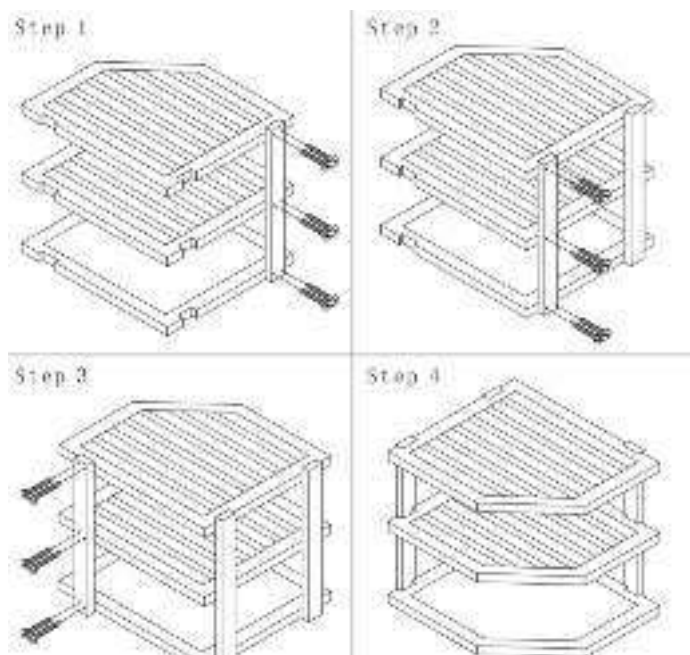

MDS-421 bamboo light storage box
25x18x8cm
30x20x8cm
35x24x8cm
38x28x9cm
Bamboo light storage box
For books, clothings, home organizing