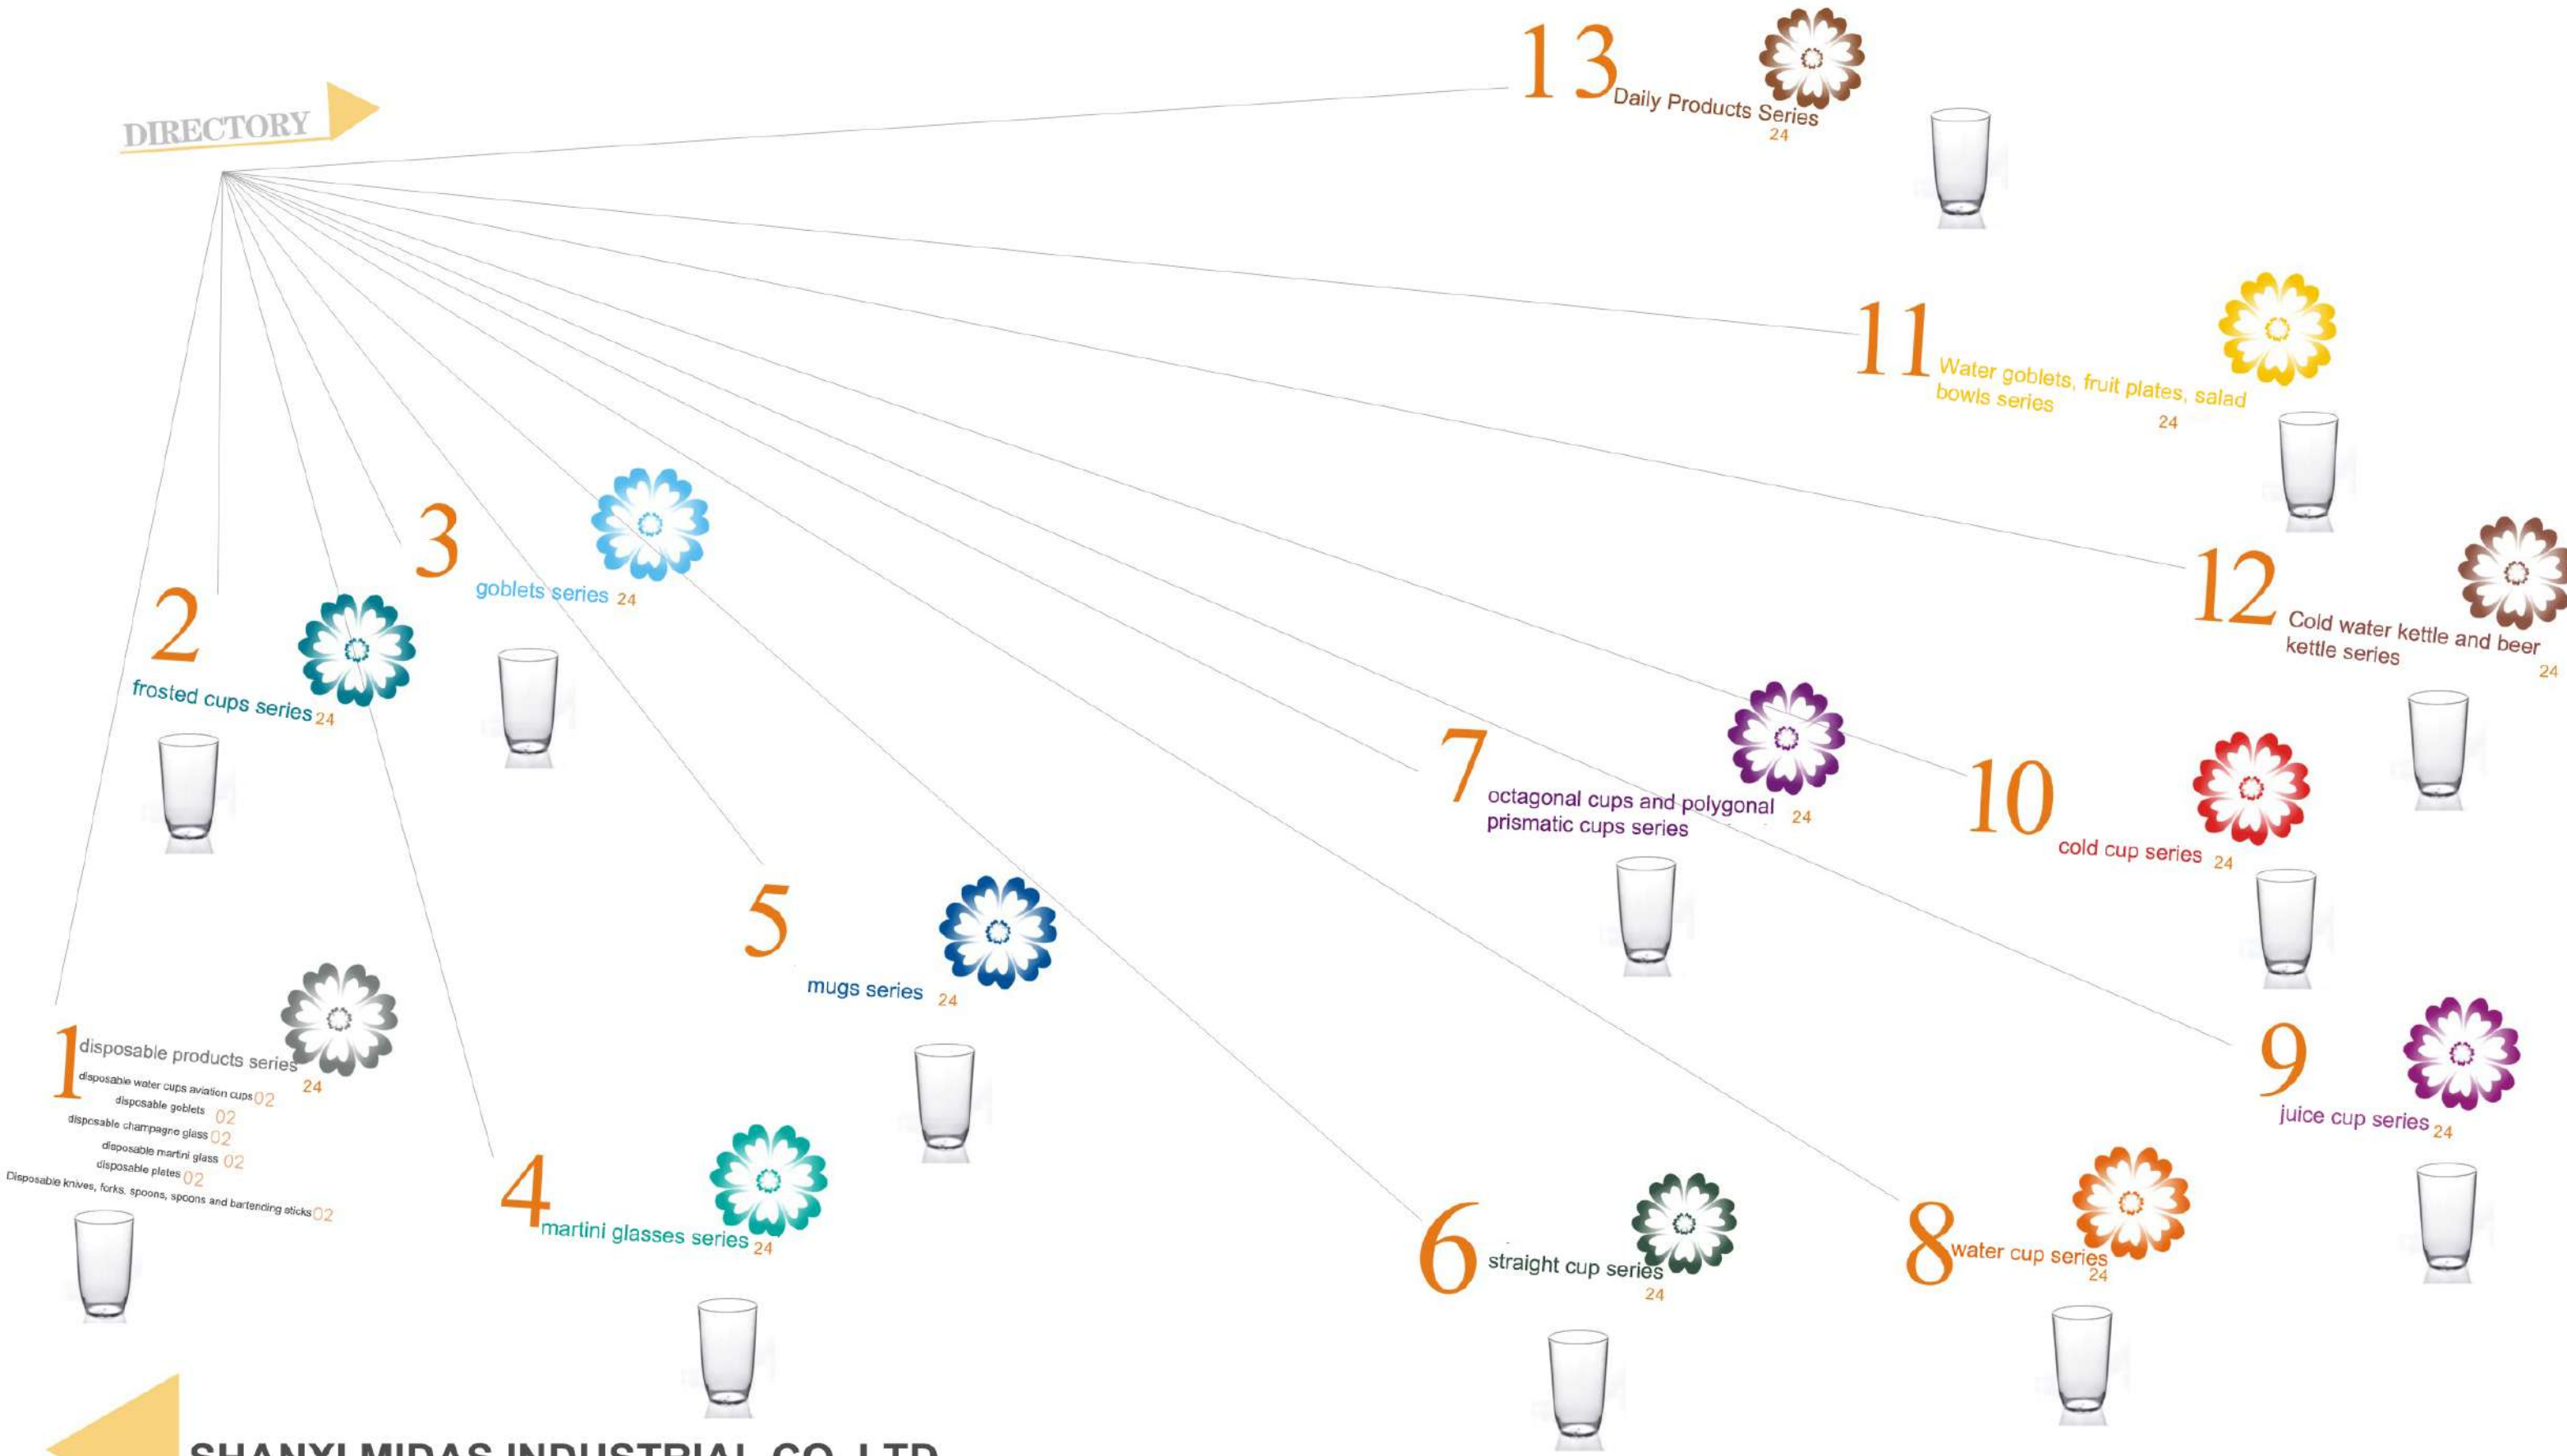

DIRECTORY

SHANXI MIDAS INDUSTRIAL CO.,LTD.